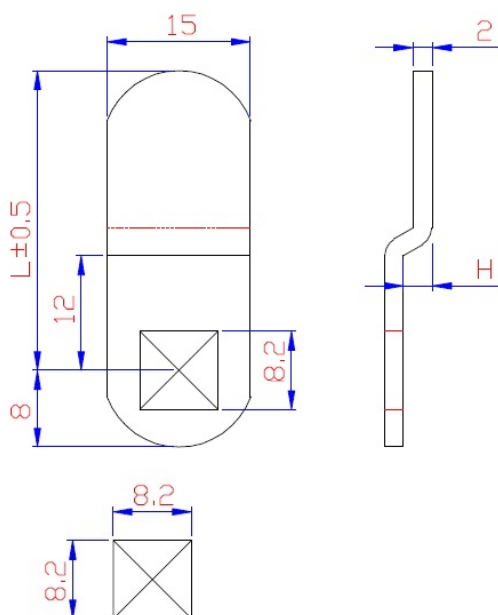

PRODUCT SHEET

Description:

Cam No. A62 F/1900 & 5250 Series, Cranked 6mm, C/E 30mm

Item number:

14.04.762-0

Units	Box	Carton	HS Code	Barcode
Pcs.	1	100	8301600090	
				5704866454520

CODE	L	H
A61	25	6
A62	30	6
A63	35	6
A64	40	6
A65	45	6
A66	50	6